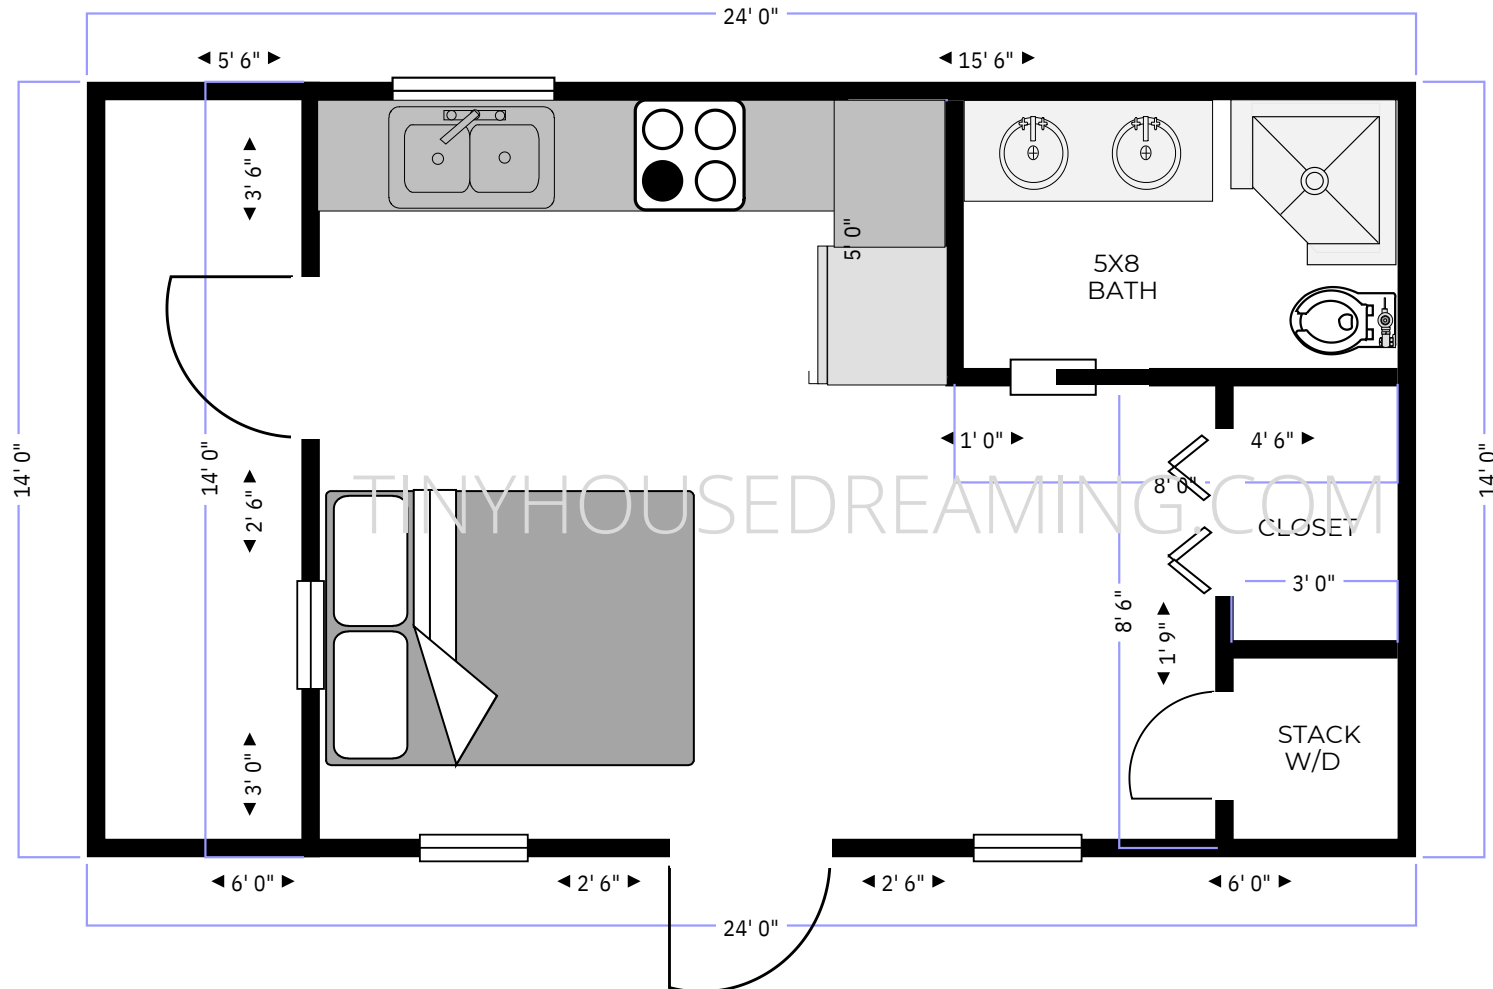

THE HUNTER 14X24 1 BED 1 BATH STUDIO

**WE CAN USE THIS FLOOR PLAN IN ANY OTHER 16X40 MODEL **WE CAN ALSO ADJUST TO FIT BUILDINGS IN OTHER SIZES

**IF YOU LIKE THE BUILDING BUT NOT THE FLOOR PLAN WE CAN DESIGN YOURS FROM SCRATCH!