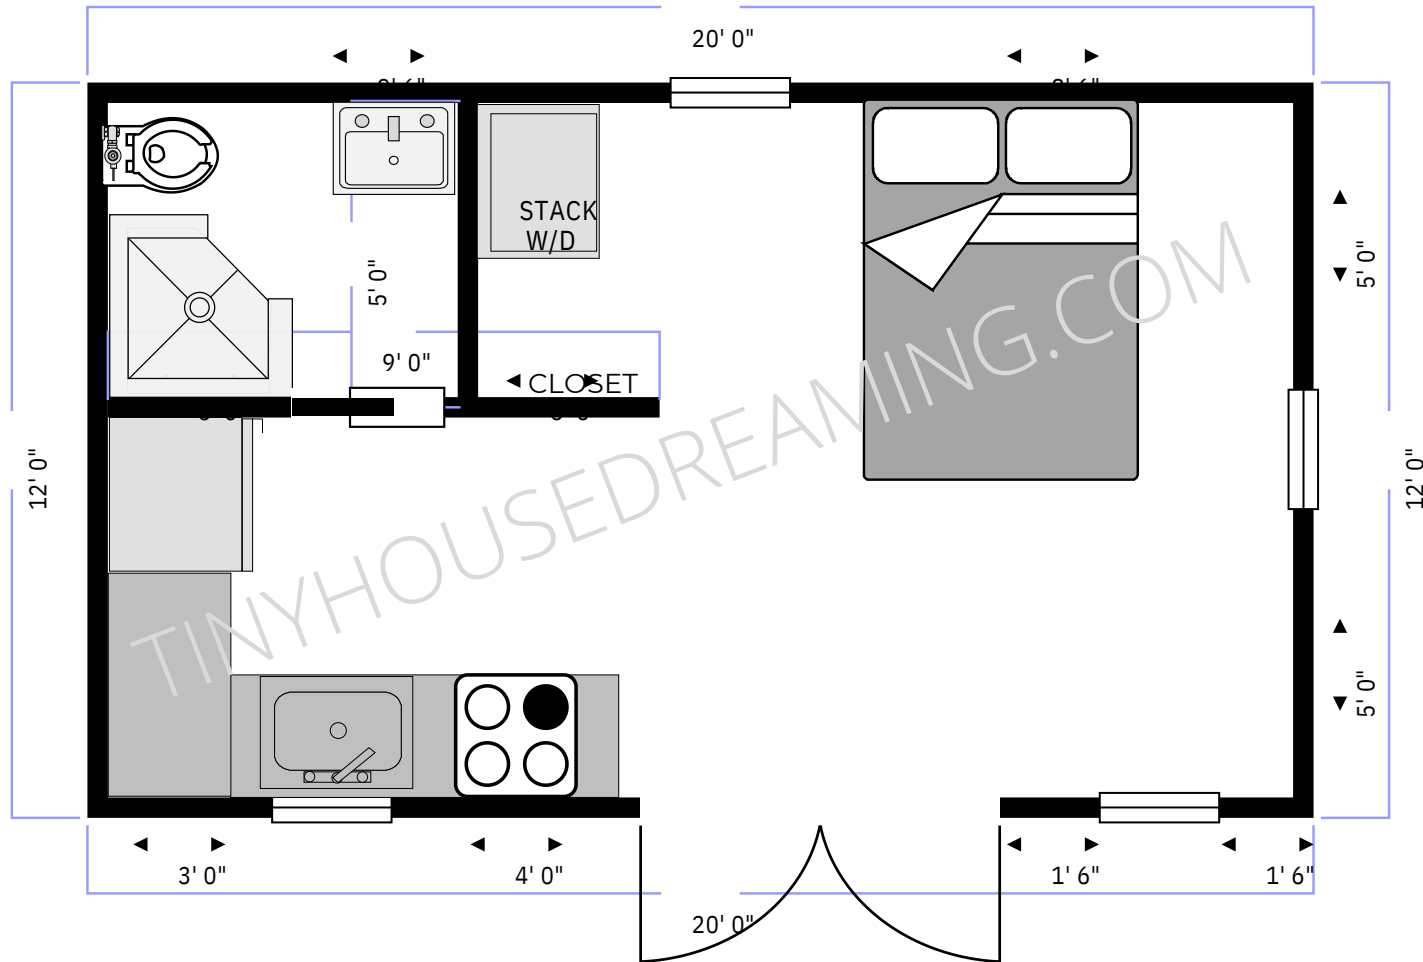

THE WILLOW 12X20 1 BEDROOM 1 BATHROOM STUDIO

**WE CAN USE THIS FLOOR PLAN IN ANY OTHER MODEL **WE CAN ALSO ADJUST TO FIT BUILDINGS IN OTHER SIZES

**IF YOU LIKE THE BUILDING BUT NOT THE FLOOR PLAN WE CAN DESIGN YOURS FROM SCRATCH!